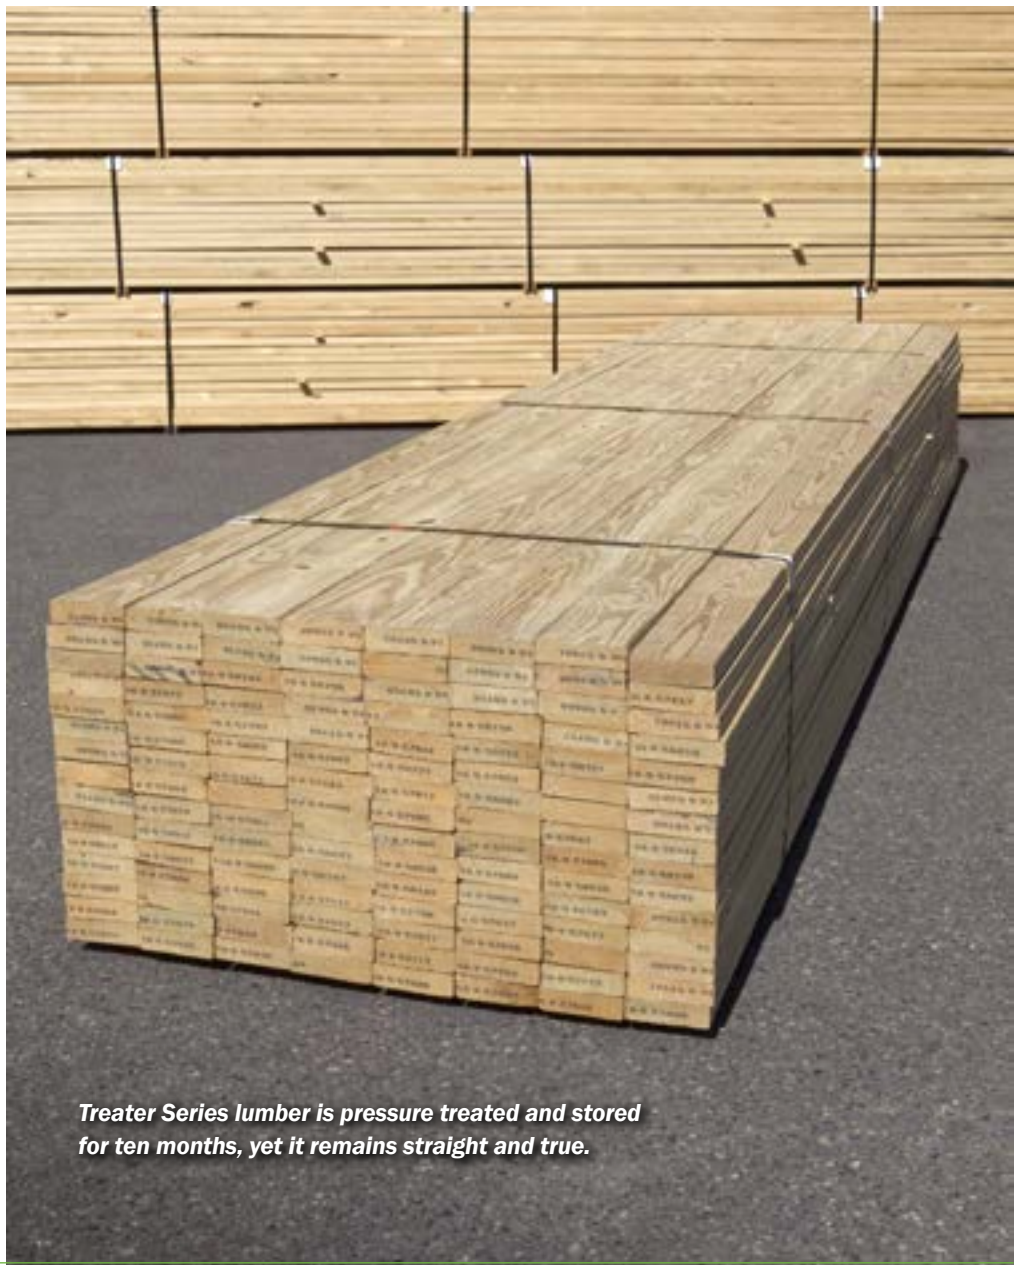

WEYERHAEUSER TREATER SERIES™ LUMBER NOW AVAILABLE

SOLID SAWN LUMBER THAT STANDS THE TEST OF TIME

WEYERHAEUSER BACKS TREATER SERIES™ LUMBER TREATED BY A THIRD PARTY

While stored outside, treated lumber is exposed to heat, wind and rain—conditions that can warp a seemingly straight piece of lumber. In addition, pressure treated and fire-retardant treated lumber has some of the highest cull rates on a dealer lot due to historically slow-turning SKUs.

Weyerhaeuser's Treater Series lumber with treatment reduces the risks associated with carrying traditional treated inventory and is backed by our limited warranty to resist warp. Additional benefits to dealers include:

- Reduced inventory loss and cull rates
- Minimized bargain bin piles and disposal costs
- Reduced sorting of warped boards
- Satisfied builders who appreciate products they can rely on

Treater Series lumber is pressure treated and stored for ten months, yet it remains straight and true.

WEYERHAEUSER TREATER SERIES™ LUMBER NOW AVAILABLE

TREATED LUMBER THAT STARTS STRAIGHT AND STAYS STRAIGHT

Weyerhaeuser's Treater Series lumber is graded by a patented, computerized system to ensure that every piece starts straight and stays straight. With Treater Series lumber, you get a product: